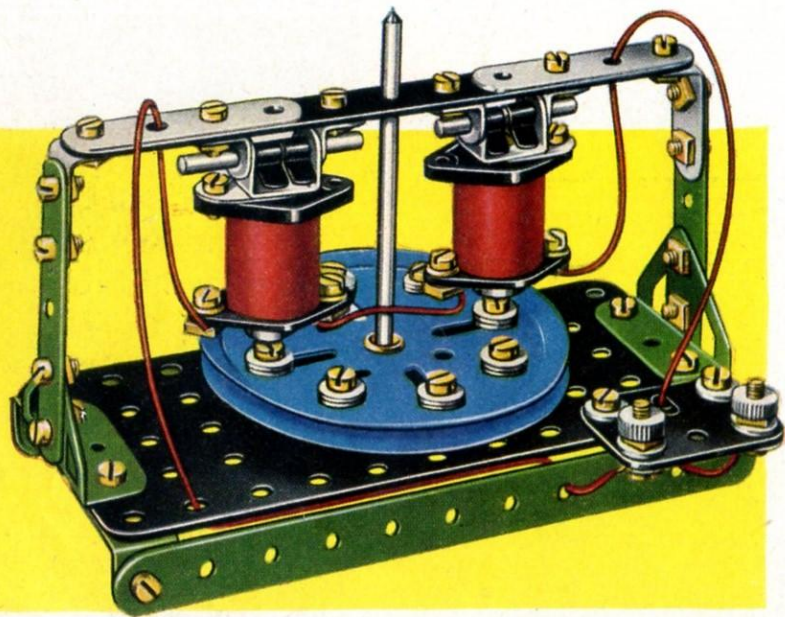

# Elektrikit

**ENJOY THE THRILL  
OF BUILDING  
ELECTRICALLY  
OPERATED MODELS  
AND LEARN THE  
SECRETS OF  
ELECTRICITY**

In addition to being able to build purely electrical models, the Elektrikit parts enable lights to be fitted to Big Wheels, Machine Engines etc., and permit many other interesting modifications of standard Meccano models.

Great care has been taken in the selection of the electrical components making up the Elektrikit Set. Coils and Magnets, Insulating Plates, Lamps and Lampholders, Commutator and Pick-up Wipers etc., can be used on their own or in conjunction with standard Meccano parts to build a wide range of fascinating electrically-operated models.

Morse Telegraph,  
Compass,  
Transformer,  
Electric Bell,  
Magnetic Crane Grab,  
Synchronous  
and many other  
electric motors, etc.

This new kit is a **MUST** for every keen Meccano Model-Builder!