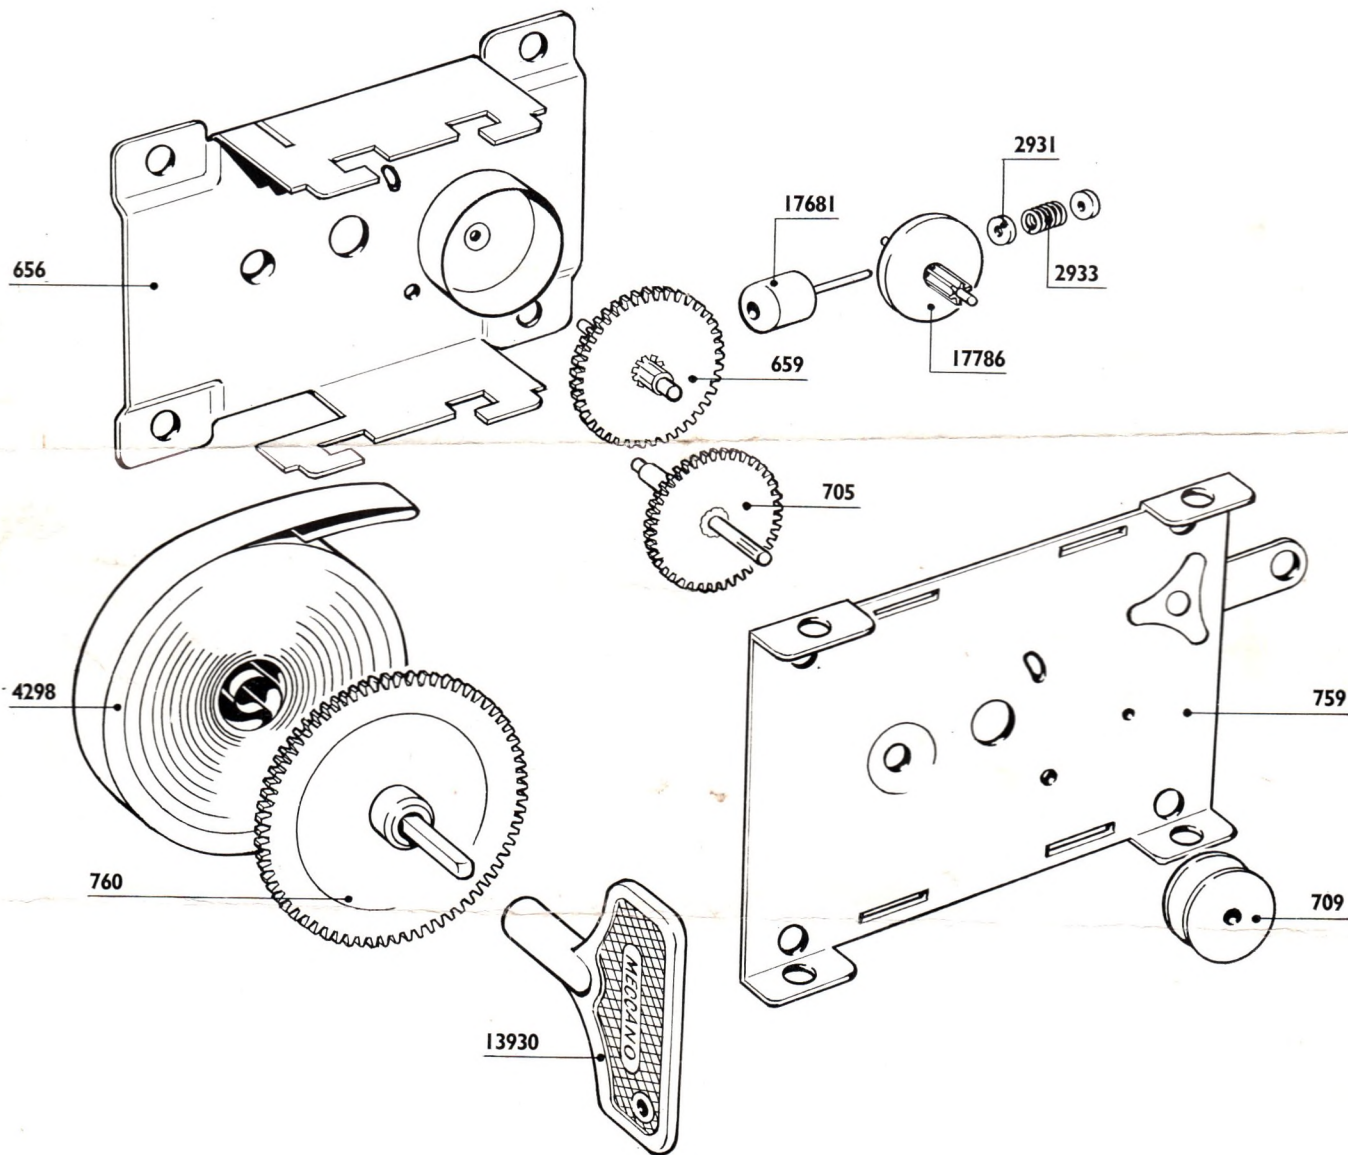

MECCANO MAGIC CLOCKWORK MOTOR

- 651 Top Plate
 - 2936 Governor Box
 - 761 Bottom Plate
 - 653 Brake Lever
 - 1536 Spring Washer
 - 1539 Fulcrum Pin
 - 800 No. 1 Gear
 - 2914 Distance Bush
 - 708 Winding Shaft
 - 2917 Spring Catch
 - 2918 " " Bush
 - 4193 No. 2 Gear
 - 654 No. 2 Pinion
- 656 Top Plate Assembly
- 759 Bottom Plate Assembly
- 760 No. 1 Gear Assembly
- 659 No. 2 Gear Assembly

- 10137 No. 3 Pinion
- 2924 No. 3 Gear
- 2930 Pinion
- 2935 Brake Disc
- 1808 Pin
- 1806 Weight
- 2931 Washer
- 2933 Spring
- 4298 Mainspring
- 709 Pulley
- 13930 Winding Key
- 17786 Pinion and Disc Assembly
- 17681 Pin and Weight Assembly
- 705 Driving Pinion Assembly
- 658 Governor Assembly