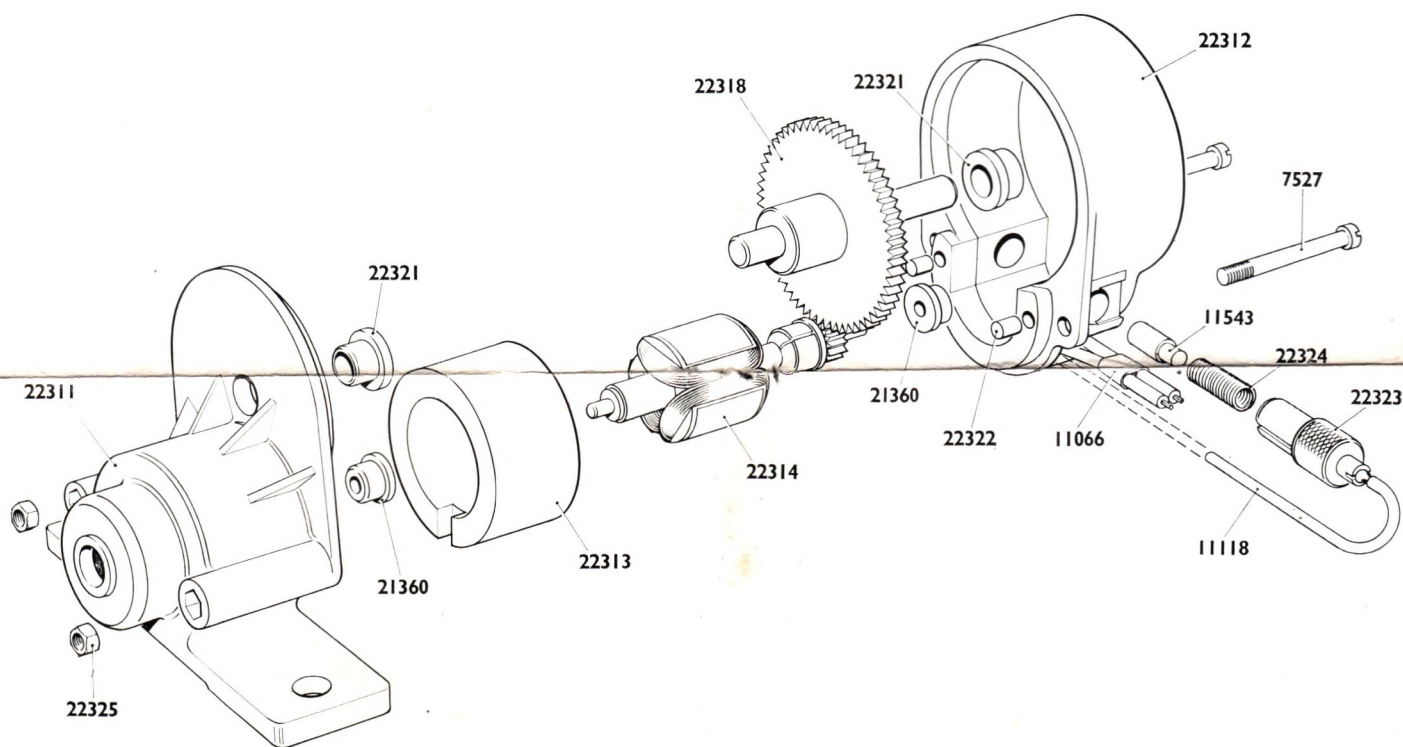

**MECCANO 'EMEBO' MOTOR (4-12v.)**

22311	Magnet Housing	}	<b>18602</b>	Magnet Housing and Bearings Assembly
22321	Flanged Bearing			
21360	Flanged Bearing			
22321	Flanged Bearing	}	<b>18603</b>	Gear Housing and Bearings Assembly
21360	Flanged Bearing			
22312	Gearing Housing			
22313	Ring Magnet			
22314	Armature Shaft Assembly			
22318	Spur Gear Assembly			
11543	Brush	}	<b>18604</b>	Brush Holder and Wire Assembly
22323	Brush Holder			
11118	Connecting Wire			
22324	Brush Spring			
7527	Screw			
22325	Nut			
11066	P.V.C. Sleeve			
22322	Magnet Retaining Plug			

**Amendment:**

A fibre washer No. 22327 has been added to the armature shaft assembly No. 22314 at the end which fits into the magnet housing No. 18602.

72878/01