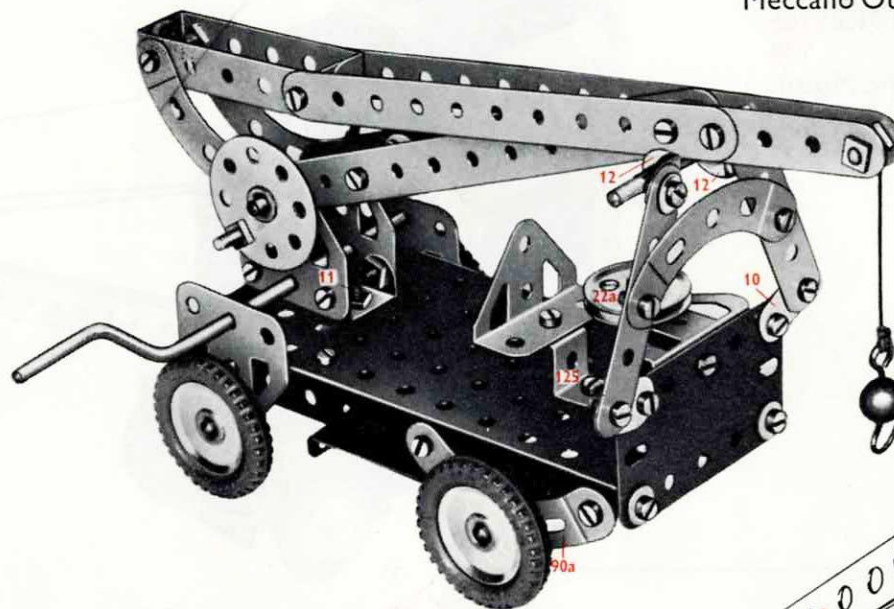

More New Models for you to build!

More New Models Leaflet No. 1

This leaflet is supplied free to Members of the Meccano Guild and other Registered Owners of Meccano Outfits.

Model Building the Modern Way

The constructional details of the models shown in this leaflet are explained by means of photographs and line drawings. There are no tedious instructions to read through and you will find that it is much more fun building by this new method — rather like a real engineer working from his 'blueprints'! Once you have got the knack of reading the drawings, you will find the assembly of the models quite easy to follow. Generally the particular parts used in the assembly of a model can be identified simply by looking at the illustrations, but where the identity of a part may not be quite clear, its Part Number is indicated in the model illustrations in **RED**.

NMI Mobile Light Crane

This model can be built from Outfit No. 1 plus the following additional parts:

1 of No. 11	15 of No. 37b	1 of No. 176
1 — — 22	3 — — 90a	1 — — 188
14 — — 37a	2 — — 126a	Magic Motor

NM2 Mechanical Excavator

More New Models Leaflet No. 1

This model is constructed from Outfit No. 3 plus the following additional parts:

4 of No. 12c	13 of No. 37b	2 of No. 126a
1 - - 22	1 - - 48a	1 - - 176
3 - - 35	1 - - 111a	Magic Motor
11 - - 37a	1 - - 111d	