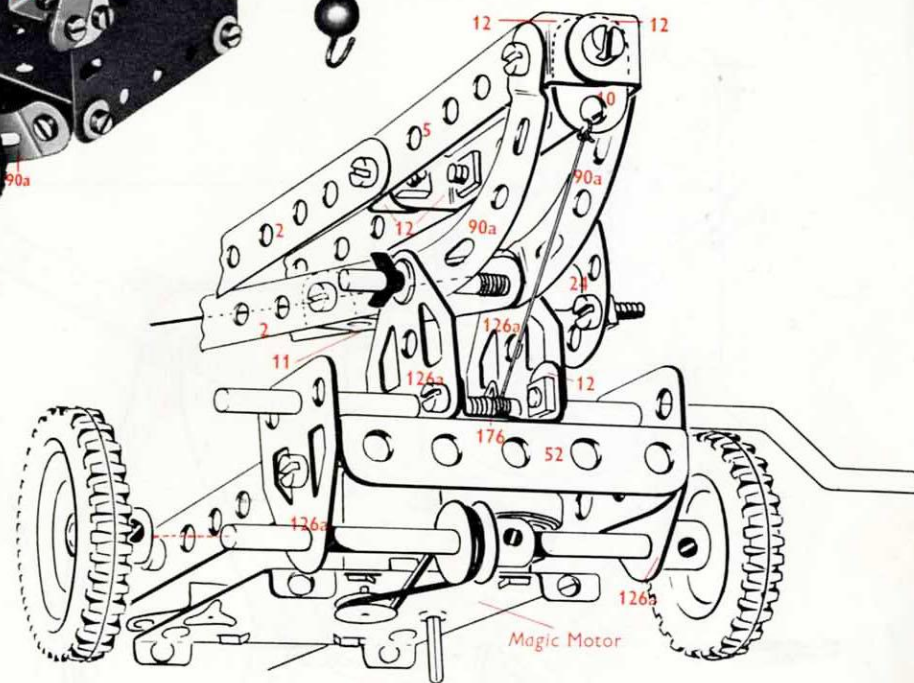

The constructional details of the models shown in this leaflet are explained by means of photographs and line drawings. There are no tedious instructions to read through and you will find that it is much more fun building by this new method — rather like a real engineer working from his 'blueprints'! Once you have got the knack of reading the drawings, you will find the assembly of the models quite easy to follow. Generally the particular parts used in the assembly of a model can be identified simply by looking at the illustrations, but where the identity of a part may not be quite clear, its Part Number is indicated in the model illustrations in **RED**.

NMI Mobile Light Crane

This model can be built from Outfit No. 1 plus the following additional parts:

1 of No. 11	15 of No. 37b	1 of No. 176
1 — — 22	3 — — 90a	1 — — 188
14 — — 37a	2 — — 126a	Magic Motor