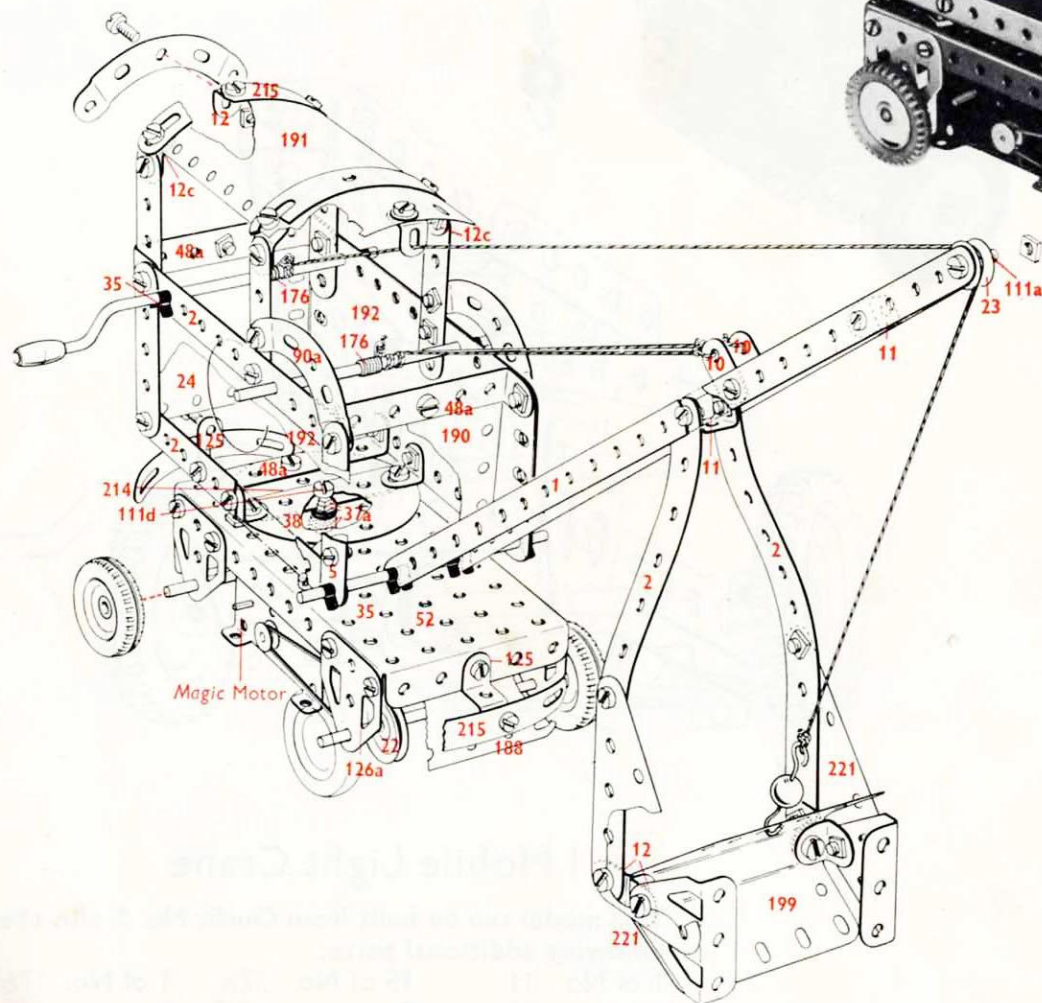

The constructional details of the models shown in this leaflet are explained by means of photographs and line drawings. There are no tedious instructions to read through and you will find that it is much more fun building by this new method — rather like a real engineer working from his 'blueprints'! Once you have got the knack of reading the drawings, you will find the assembly of the models quite easy to follow. Generally the particular parts used in the assembly of a model can be identified simply by looking at the illustrations, but where the identity of a part may not be quite clear, its Part Number is indicated in the model illustrations in **RED**.

NMI Mobile Light Crane

This model can be built from Outfit No. 1 plus the following additional parts:

1 of No. 11	15 of No. 37b	1 of No. 176
1 — — 22	3 — — 90a	1 — — 188
14 — — 37a	2 — — 126a	Magic Motor

NM2 Mechanical Excavator

More New Models Leaflet No. 1

This model is constructed from Outfit No. 3 plus the following additional parts:

4 of No. 12c	13 of No. 37b	2 of No. 126a
1 - - 22	1 - - 48a	1 - - 176
3 - - 35	1 - - 111a	Magic Motor
11 - - 37a	1 - - 111d	