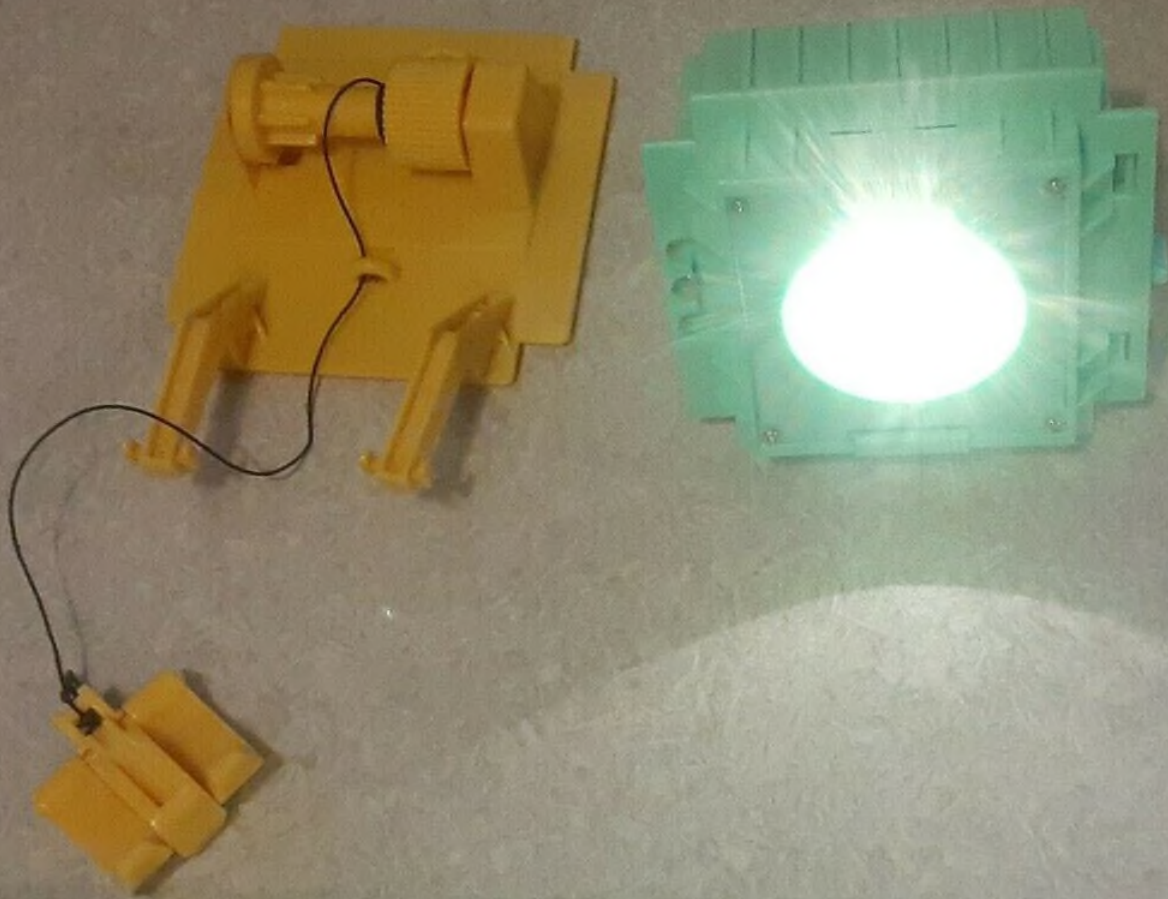

DELUXE SKYSCRAPER #55130
350 Pieces. Includes Light Unit, Elevator, Hook and Crane, Vertical, Horizontal and Diagonal Girders, Crowns, Numerous Panels, including translucent colored panels, 2 Plastic Bases and Planning Book. Now you can create larger buildings and skyscrapers. Illuminate your building with the Light Unit, add Elevator and Crane for the final touch. Requires 2 AA batteries, not included.

GIRDER AND PANEL
BUILDING SYSTEM

PLANNING BOOK
BUILD YOUR OWN

IRWIN

WARNING
DO NOT USE FOR CHILDREN
DO NOT USE FOR CHILDREN
DO NOT USE FOR CHILDREN

WARNING
DO NOT USE FOR CHILDREN
DO NOT USE FOR CHILDREN
DO NOT USE FOR CHILDREN

**SNAP TOGETHER
PLASTIC PARTS**

2 BASES INCLUDED

BASE CONFIGURATION MAY VARY

WARNING
Contains small parts which pose a hazard
for children under the age of 3

IR

ADD 3RD LEVEL OF HORIZONTAL GIRDERS

- LEGEND
- D** DIAGONAL
 - H** HORIZONTAL
 - V** VERTICAL
 - C** CROSS