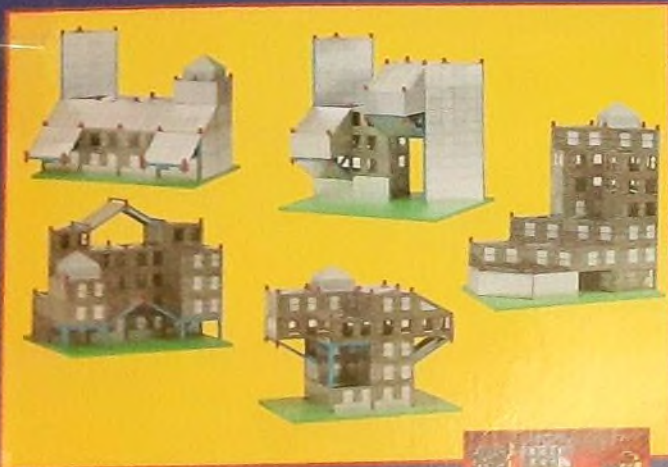

GIRDER AND PANEL BUILDING SYSTEM

Girder and Panel comes in three different sets. Each with its own distinctive series of designs and accessories. All designed to snap together easily. Everything you need to construct realistic buildings. No tools required.

CITYSCAPE #55120
998 Pieces. Includes Light Unit, Vertical, Horizontal and Diagonal Girders, Crowns, Numerous Panels, Plastic Base and Planning Book. Use the Light Unit to illuminate your building. Requires 2 AA batteries, not included.