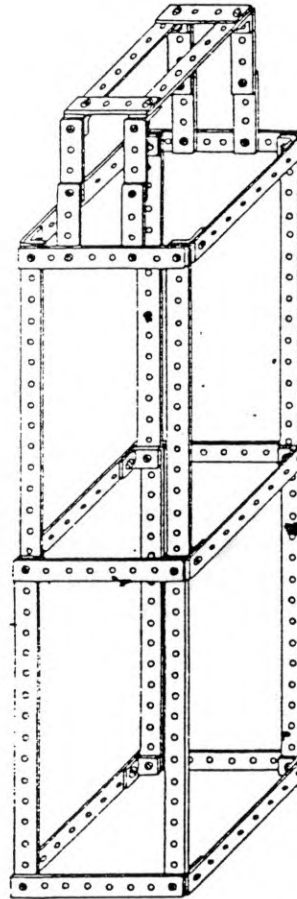

BUILDING

ALUMINUM CONSTRUCTION SET

ITS

!FUN!

!EDUCATIONAL!

!STRONG AS STEEL!

!WILL NOT RUST!

!LIGHT WEIGHT!

A

ROBERTS
EDUCATIONAL TOY