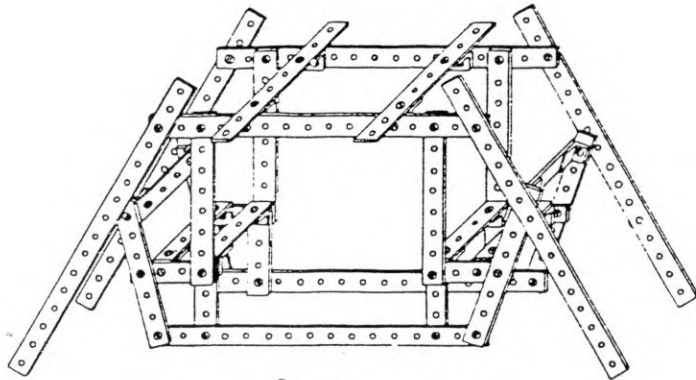

ALUMINIUM CONSTRUCTION SET I. (2)

U.S.A.

TYPE	Simple Engineering
HOLE DIAMETER	HOLE SPACING
SETS IN SYSTEM	Appears to be one only
DIFFERENT PARTS	8
COLOUR	Aluminium
FIXING METHOD	Nut and bolt
MOTORS	None
PERIOD	Probably 1950 's
MANUFACTURER	Roberts Enterprises, 70-60 Broadway Jackson Heights, New York, U.S.A.
COMMENTS	This appears to have some link with the ALUMINIUM CONSTRUCTION OUTFIT of England, the parts having square cut ends to the Strips, though it does appear to have smaller hole size. Unlike the UK system it seems to have only one Set. There are also less parts.

MATERIAL SUPPLIED BY: B.Kamman via Clyde.T.Suttle.

SWING

THE ALUMINIUM CONSTRUCTION SET is a carefully designed and engineered toy. It is made of the finest aluminum alloy used in building our giant airplanes. It is as strong as steel yet will not rust. The toys shown in this pamphlet are just a few which can be constructed with this set. If you use your imagination you can think of many new ones to build and have fun with. If you find that you want to construct more complicated designs than is possible with the number of parts contained in this set you can send for additional parts as desired.

PRICES

Part Number	Description	Number of Pieces	Price
1	8 inch piece	1	\$ .10
2	4 inch piece	1	.08
3	2 inch piece	1	.05
4	angle bend	1	.08
5	1 1/2 inch wheel	1	.05
6	7/8 inch wheel	1	.04
7	1 inch screw and nut	5	.05
8	1/2 inch screw and nut	8	.05