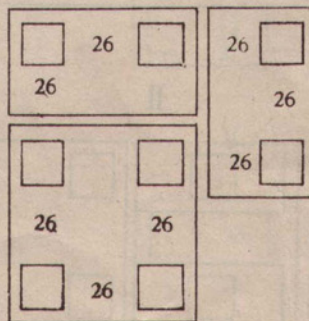


A decorative border in a bold, black, Art Deco style. It consists of thick horizontal and vertical lines. The corners are decorated with geometric, stepped patterns. A thick horizontal bar is positioned near the bottom of the page, just above the bottom border line.

MYOBACO

I

1	24	2	20 22	2	24	1
24		20 22		20 22		24
1		2	14	2		1
24						24
1		1		1		1
24		24		24		24
1	24	1		1	24	1

II

	27	
27		27
	27	

III

	26	
26		26
	26	

I

II

III

III

I

II

III

III

I

II.

III

III

I

III

II

III

I