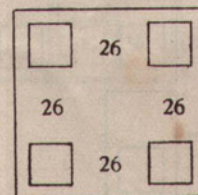


A decorative border in a bold, black, Art Deco style. It consists of thick horizontal and vertical lines. The corners are decorated with geometric, stepped patterns. A thick horizontal bar is positioned near the bottom of the page, just above the bottom border line.

MYOBACO

I

1	24	2	20 22	2	24	1
24		20 22		20 22		24
1		2	14	2		1
24						24
1		1		1		1
24		24		24		24
1	24	1		1	24	1

II

	27	
27		27
	27	

III

	26	
26		26
	26	

I

II

III

III

I

II

III

III

I

II.

III

III

I

III

II

III

I