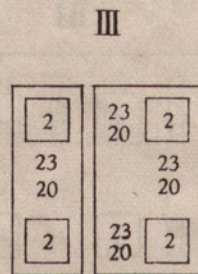


A decorative border in a bold, black, Art Deco style. It consists of thick horizontal and vertical lines. The corners are decorated with geometric, stepped patterns. A thick horizontal bar is positioned near the bottom of the page, just above the bottom border line.

II

III

III

I

II

III

III

I

II.

III

III

I

III

II

III

I

II

III

III

I

2	20 23	2	20 23	2	24	1
20 23				20 23		24
2				2		1
20 23				20 23		24
2	24	1		2		1
24						24
1	24	1		1	24	1

II

III

III