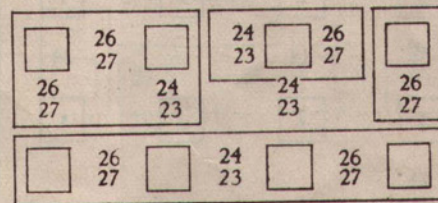


A decorative border in a bold, black, Art Deco style. It consists of thick horizontal and vertical lines. The corners are decorated with geometric, stepped patterns. A thick horizontal bar is positioned near the bottom of the page, just above the bottom border line.

MYOBACO

I

1	24	2	20 22	2	24	1
24		20 22		20 22		24
1		2	14	2		1
24						24
1		1		1		1
24		24		24		24
1	24	1		1	24	1

II

	27	
27		27
	27	

III

	26	
26		26
	26	

I

II

III

III

I

II

III

III

I

II.

III

III

I

III

II

III

I