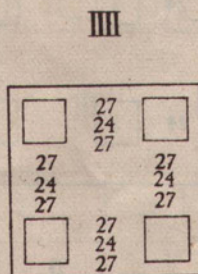


A decorative border in a bold, black, Art Deco style. It consists of thick horizontal and vertical lines. The corners are decorated with geometric, stepped patterns. A thick horizontal bar is positioned near the bottom of the page, just above the bottom border line.

II

III

III

I

II

III

III

I

II.

III

III

I

III

II

III

I

II

III

III

I

2	20 23	2	20 23	2	24	1
20 23				20 23		24
2				2		1
20 23				20 23		24
2	24	1		2		1
24						24
1	24	1		1	24	1

II

III

III