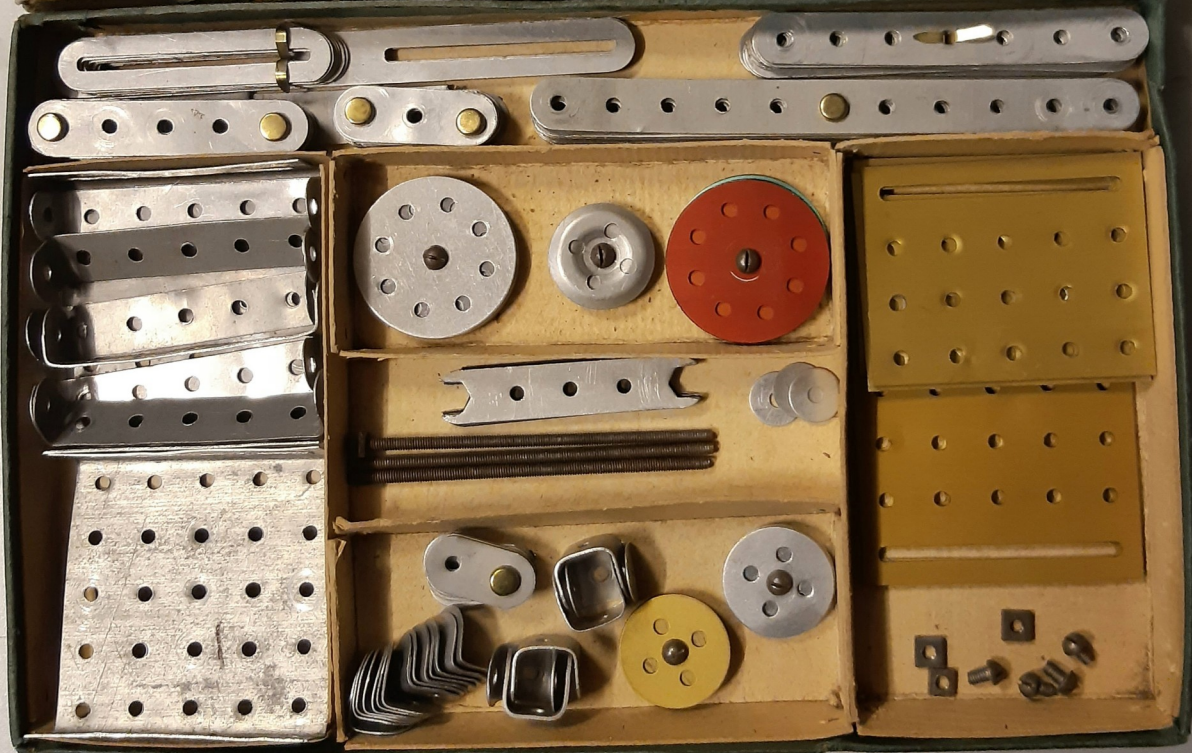

TECHNIK

Rehburger Spielwaren