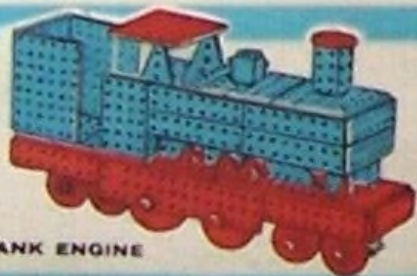

MOBILE  
CRANE

BALANCE

WHEELBARROW

HAND  
TRUCK

DESIGNED BY ENGINEERS OF TODAY—  
FOR THE ENGINEERS OF TOMORROW

DESIGNED BY  
**TALLON**  
PRODUCTS

FLAT TROLLEY

SCOOTER

SIGNAL

CRANE  
(WORKING MODEL)

TRICYCLE

FOOD  
MIXER

**MODELS MADE FROM KIT No. 1**

WINDMILL  
(WORKING MODEL)

**MODELS MADE FROM COMBINED KITS 1 AND 2**

ROCKET AND LAUNCHER

FARM TRACTOR

FORK-LIFT TRUCK

CAR

With one each of the two Tallon TEK Construction Kits any one of the four models illustrated above can be built—and many others as well. Its great fun—just test your own ingenuity and see!

TANK ENGINE

COMBINING FURTHER TALLON TEK CONSTRUCTION KITS NOS 1 AND 2 YOU CAN MAKE EVEN MORE AMBITIOUS MODELS SUCH AS THIS TANK ENGINE AND SHIP.

SHIP