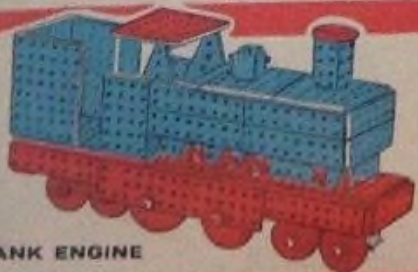

PADDLE BOAT

STEAM ENGINE (MOVING MODEL)

RADAR SCANNER

DESIGNED BY ENGINEERS OF TODAY—  
FOR THE ENGINEERS OF TOMORROW

another  
**TALLON**  
product

VERTICAL DRILL

DOCKSIDE CRANE

ROUNDBOUT

# TALLON TEK

CONSTRUCTION KITS ARE MADE IN RED AND BLUE. MODELS ILLUSTRATED ABOVE AND ON THE FRONT OF THIS SLEEVE CAN BE MADE FROM THE COMPONENTS ENCLOSED.

## MODELS MADE FROM COMBINED KITS 1 AND 2

ROCKET AND LAUNCHER

FARM TRACTOR

FORK-LIFT TRUCK

CAR

With one each of the two Tallon TEK Construction Kits any one of the four models illustrated above can be built—and many others as well. Its great fun—just test your own ingenuity and see!

TANK ENGINE

COMBINING FURTHER TALLON TEK CONSTRUCTION KITS NOS. 1 AND 2 YOU CAN MAKE EVEN MORE AMBITIOUS MODELS SUCH AS THIS TANK ENGINE AND SHIP.

SHIP