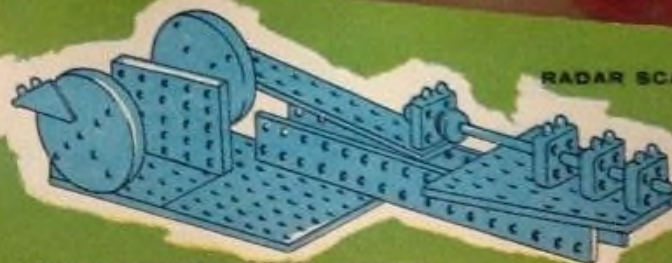

# TALLON **TEK**

Construction  
Kit No.

**2**

Novel  
Exciting!

OERLIKON GUN

Hours of  
constructive fun  
for only

**2 1/6**

HAND TRUCK

PADDLE BOAT

STEAM ENGINE (MOVING MODEL)

RADAR SCANNER

DESIGNED BY ENGINEERS OF TODAY—  
FOR THE ENGINEERS OF TOMORROW

another  
**TALLON**  
product

VERTICAL DRILL

DOCKSIDE CRANE

ROUNDBOUT

## MODELS MADE FROM COMBINED KITS 1 AND 2

ROCKET AND LAUNCHER

FARM TRACTOR

FORK-LIFT TRUCK

CAR

With one each of the two Tallon TEK Construction Kits any one of the four models illustrated above can be built—and many others as well. Its great fun—just test your own ingenuity and see!