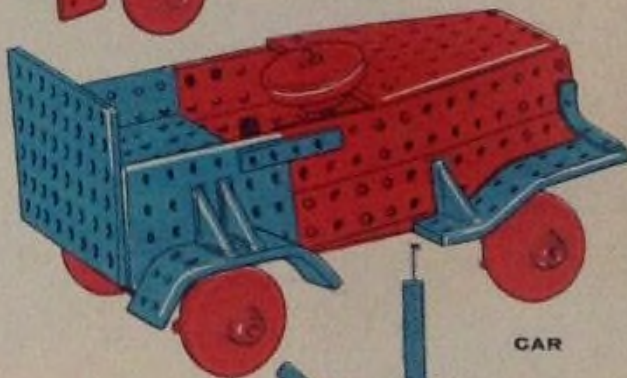

PADDLE BOAT

STEAM ENGINE (MOVING MODEL)

RADAR SCANNER

DESIGNED BY ENGINEERS OF TODAY—  
FOR THE ENGINEERS OF TOMORROW

another  
**TALLON**  
product

VERTICAL DRILL

DOCKSIDE CRANE

ROUNDBOUT

# TALLON TEK

CONSTRUCTION KITS ARE MADE IN RED AND BLUE. MODELS ILLUSTRATED ABOVE AND ON THE FRONT OF THIS SLEEVE CAN BE MADE FROM THE COMPONENTS ENCLOSED.

## MODELS MADE FROM COMBINED KITS 1 AND 2

ROCKET AND LAUNCHER

FARM TRACTOR

FORK-LIFT TRUCK

CAR

With one each of the two Tallon TEK Construction Kits any one of the four models illustrated above can be built—and many others as well. Its great fun—just test your own ingenuity and see!

TANK ENGINE

COMBINING FURTHER TALLON TEK CONSTRUCTION KITS NOS. 1 AND 2 YOU CAN MAKE EVEN MORE AMBITIOUS MODELS SUCH AS THIS TANK ENGINE AND SHIP.

SHIP