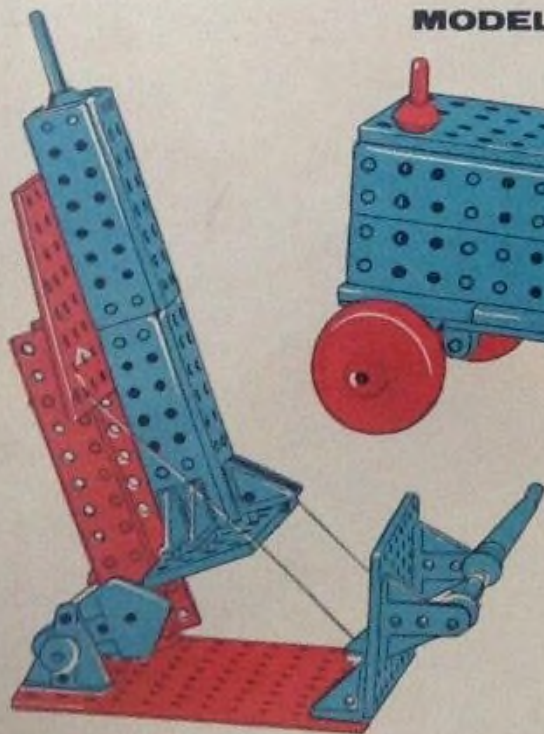

PADDLE BOAT

STEAM ENGINE (MOVING MODEL)

RADAR SCANNER

DESIGNED BY ENGINEERS OF TODAY—  
FOR THE ENGINEERS OF TOMORROW

another  
**TALLON**  
product

VERTICAL DRILL

DOCKSIDE CRANE

ROUNDBOUT

STATION TRUCK

SCALES

GARDEN SWING

SIGNAL (WORKING MODEL)

# TALLON TEK

CONSTRUCTION KITS ARE MADE IN RED AND BLUE. MODELS ILLUSTRATED ABOVE AND ON THE FRONT OF THIS SLEEVE CAN BE MADE FROM THE COMPONENTS ENCLOSED.

## MODELS MADE FROM COMBINED KITS 1 AND 2

ROCKET AND LAUNCHER

FARM TRACTOR

FORK-LIFT TRUCK

CAR

With one each of the two Tallon TEK Construction Kits any one of the four models illustrated above can be built—and many others as well. Its great fun—just test your own ingenuity and see!