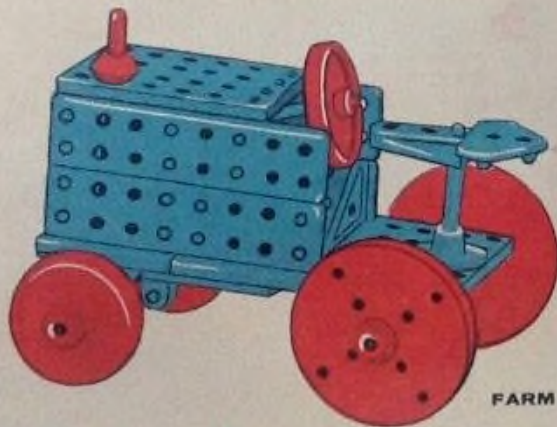

PADDLE BOAT

STEAM ENGINE (MOVING MODEL)

RADAR SCANNER

DESIGNED BY ENGINEERS OF TODAY—  
FOR THE ENGINEERS OF TOMORROW

another  
**TALLON**  
product

VERTICAL DRILL

DOCKSIDE CRANE

ROUNDBOUT

STATION TRUCK

SCALES

GARDEN SWING

SIGNAL (WORKING MODEL)

# TALLON TEK

CONSTRUCTION KITS ARE MADE IN RED AND BLUE. MODELS ILLUSTRATED ABOVE AND ON THE FRONT OF THIS SLEEVE CAN BE MADE FROM THE COMPONENTS ENCLOSED.

## MODELS MADE FROM COMBINED KITS 1 AND 2

ROCKET AND LAUNCHER

FARM TRACTOR

FORK-LIFT TRUCK

CAR

With one each of the two Tallon TEK Construction Kits any one of the four models illustrated above can be built—and many others as well. Its great fun—just test your own ingenuity and see!