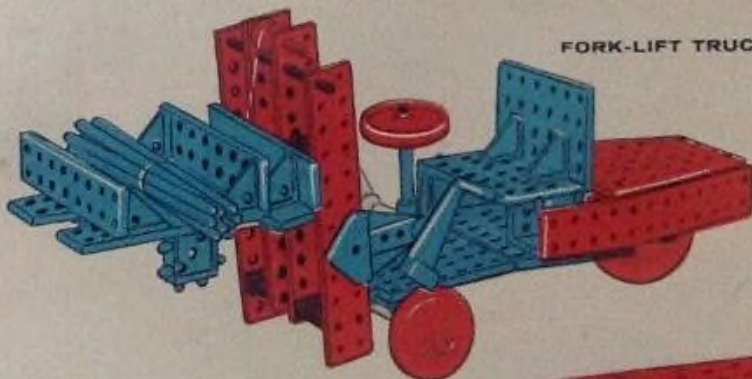

PADDLE BOAT

STEAM ENGINE (MOVING MODEL)

RADAR SCANNER

DESIGNED BY ENGINEERS OF TODAY—  
FOR THE ENGINEERS OF TOMORROW

another  
**TALLON**  
product

VERTICAL DRILL

DOCKSIDE CRANE

ROUNDBOUT

STATION TRUCK

SCALES

GARDEN SWING

SIGNAL (WORKING MODEL)

# TALLON TEK

CONSTRUCTION KITS ARE MADE IN RED AND BLUE. MODELS ILLUSTRATED ABOVE AND ON THE FRONT OF THIS SLEEVE CAN BE MADE FROM THE COMPONENTS ENCLOSED.

## MODELS MADE FROM COMBINED KITS 1 AND 2

ROCKET AND LAUNCHER

FARM TRACTOR

FORK-LIFT TRUCK

CAR

With one each of the two Tallon TEK Construction Kits any one of the four models illustrated above can be built—and many others as well. Its great fun—just test your own ingenuity and see!