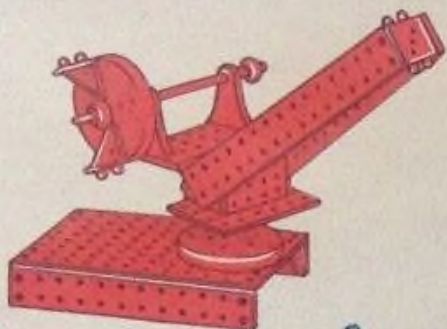

PADDLE BOAT

STEAM ENGINE (MOVING MODEL)

RADAR SCANNER

DESIGNED BY ENGINEERS OF TODAY—  
FOR THE ENGINEERS OF TOMORROW

another  
**TALLON**  
product

VERTICAL DRILL

DOCKSIDE CRANE

ROUNDBOUT

STATION TRUCK

SCALES

GARDEN SWING

SIGNAL (WORKING MODEL)

# TALLON TEK

CONSTRUCTION KITS ARE MADE IN RED AND BLUE. MODELS ILLUSTRATED ABOVE AND ON THE FRONT OF THIS SLEEVE CAN BE MADE FROM THE COMPONENTS ENCLOSED.