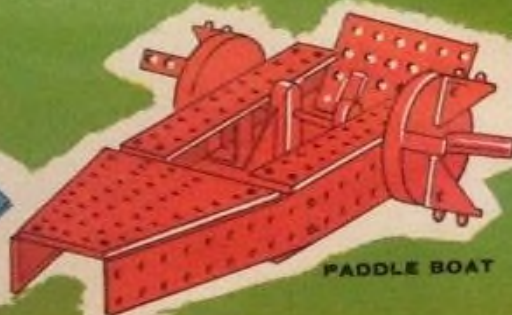

# TALLON **TEK**

Construction  
Kit No.

**2**

Novel  
Exciting!

OERLIKON GUN

Hours of  
constructive fun  
for only

**2 1/6**

HAND TRUCK

PADDLE BOAT

STEAM ENGINE (MOVING MODEL)

RADAR SCANNER

DESIGNED BY ENGINEERS OF TODAY—  
FOR THE ENGINEERS OF TOMORROW

another  
**TALLON**  
product

VERTICAL DRILL

DOCKSIDE CRANE

ROUNDBOUT

STATION TRUCK

SCALES

GARDEN SWING

SIGNAL (WORKING MODEL)

## MODELS MADE FROM COMBINED KITS 1 AND 2

ROCKET AND LAUNCHER

FARM TRACTOR

FORK-LIFT TRUCK

CAR

With one each of the two Tallon TEK Construction Kits any one of the four models illustrated above can be built—and many others as well. Its great fun—just test your own ingenuity and see!