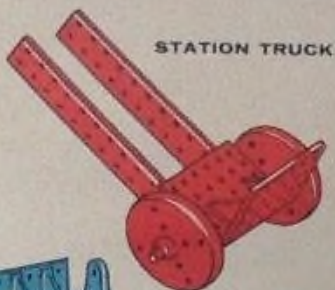

PADDLE BOAT

STEAM ENGINE (MOVING MODEL)

RADAR SCANNER

DESIGNED BY ENGINEERS OF TODAY—  
FOR THE ENGINEERS OF TOMORROW

another  
**TALLON**  
product

VERTICAL DRILL

DOCKSIDE CRANE

ROUNDBOUT

STATION TRUCK

SCALES

GARDEN SWING

SIGNAL (WORKING MODEL)

# TALLON TEK

CONSTRUCTION KITS ARE MADE IN RED AND BLUE. MODELS ILLUSTRATED ABOVE AND ON THE FRONT OF THIS SLEEVE CAN BE MADE FROM THE COMPONENTS ENCLOSED.

## MODELS MADE FROM COMBINED KITS 1 AND 2

ROCKET AND LAUNCHER

FARM TRACTOR

FORK-LIFT TRUCK

CAR

With one each of the two Tallon TEK Construction Kits any one of the four models illustrated above can be built—and many others as well. Its great fun—just test your own ingenuity and see!