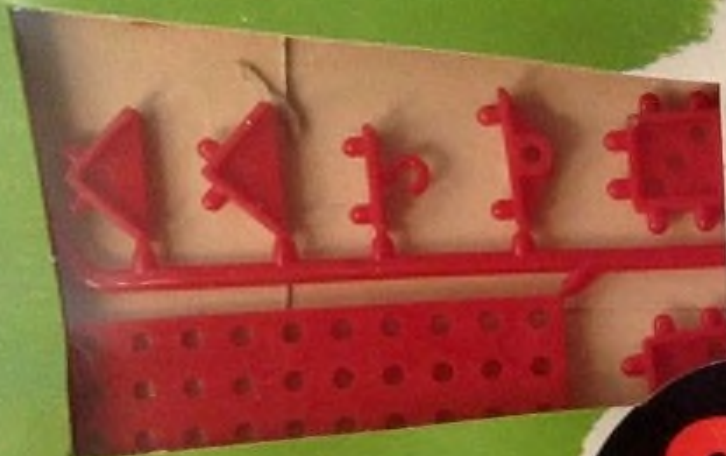

# TALLON **TEK**

Construction  
Kit No.

**2**

Novel  
Exciting!

OERLIKON GUN

Hours of  
constructive fun  
for only

**2 1/6**

HAND TRUCK

PADDLE BOAT

STEAM ENGINE (MOVING MODEL)

RADAR SCANNER

DESIGNED BY ENGINEERS OF TODAY—  
FOR THE ENGINEERS OF TOMORROW

another  
**TALLON**  
product

VERTICAL DRILL

DOCKSIDE CRANE

ROUNDBOUT

# TALLON TEK

CONSTRUCTION KITS ARE MADE IN RED AND BLUE. MODELS ILLUSTRATED ABOVE AND ON THE FRONT OF THIS SLEEVE CAN BE MADE FROM THE COMPONENTS ENCLOSED.

## MODELS MADE FROM COMBINED KITS 1 AND 2

ROCKET AND LAUNCHER

FARM TRACTOR

FORK-LIFT TRUCK

CAR

With one each of the two Tallon TEK Construction Kits any one of the four models illustrated above can be built—and many others as well. Its great fun—just test your own ingenuity and see!