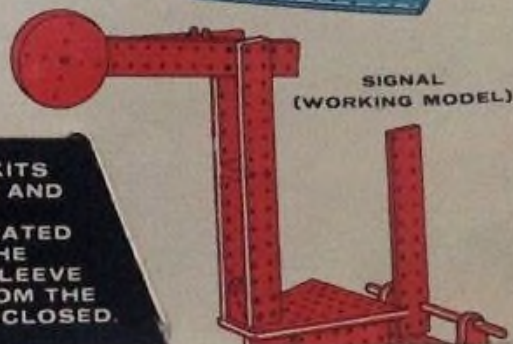

PADDLE BOAT

STEAM ENGINE (MOVING MODEL)

RADAR SCANNER

DESIGNED BY ENGINEERS OF TODAY—  
FOR THE ENGINEERS OF TOMORROW

another  
**TALLON**  
product

VERTICAL DRILL

DOCKSIDE CRANE

ROUNDBOUT

STATION TRUCK

SCALES

GARDEN SWING

SIGNAL (WORKING MODEL)

## MODELS MADE FROM COMBINED KITS 1 AND 2

ROCKET AND LAUNCHER

FARM TRACTOR

FORK-LIFT TRUCK

CAR

With one each of the two Tallon TEK Construction Kits any one of the four models illustrated above can be built—and many others as well. Its great fun—just test your own ingenuity and see!